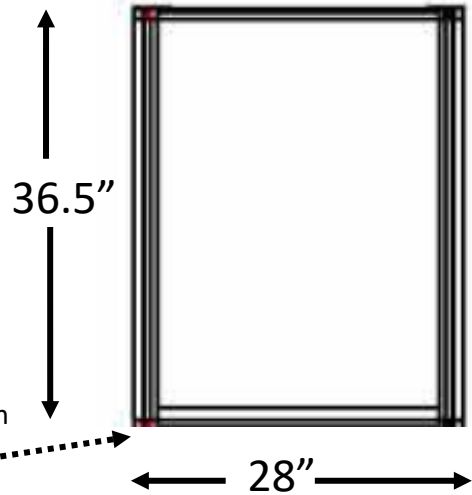

Versare[®] Countertop Screens

Dimensions represent framed panel sizing.

*Total height variability based on foot/hardware used.