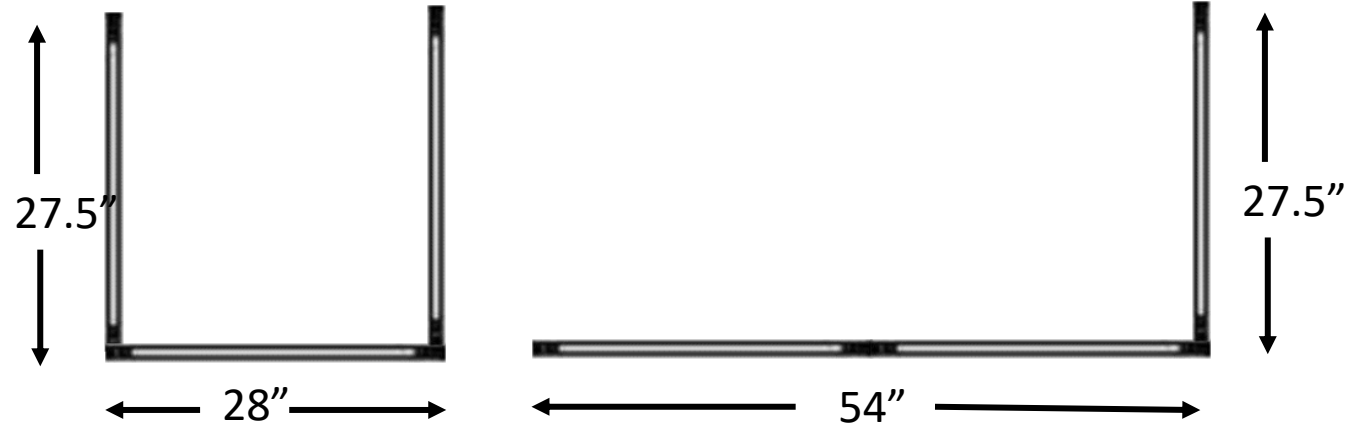

Versare[®] Countertop Screens

Dimensions represent framed panel sizing.

*Total height variability based on foot/hardware used.