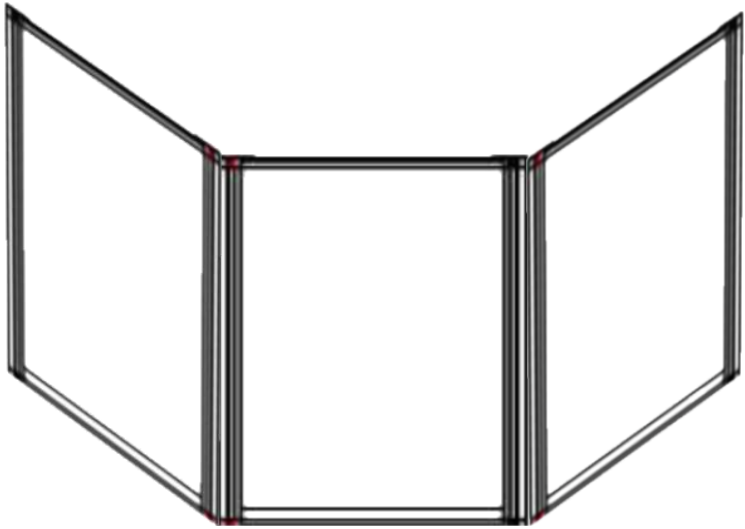

Versare[®] Countertop Screens

Dimensions represent framed panel sizing.

*Total height variability based on foot/hardware used.